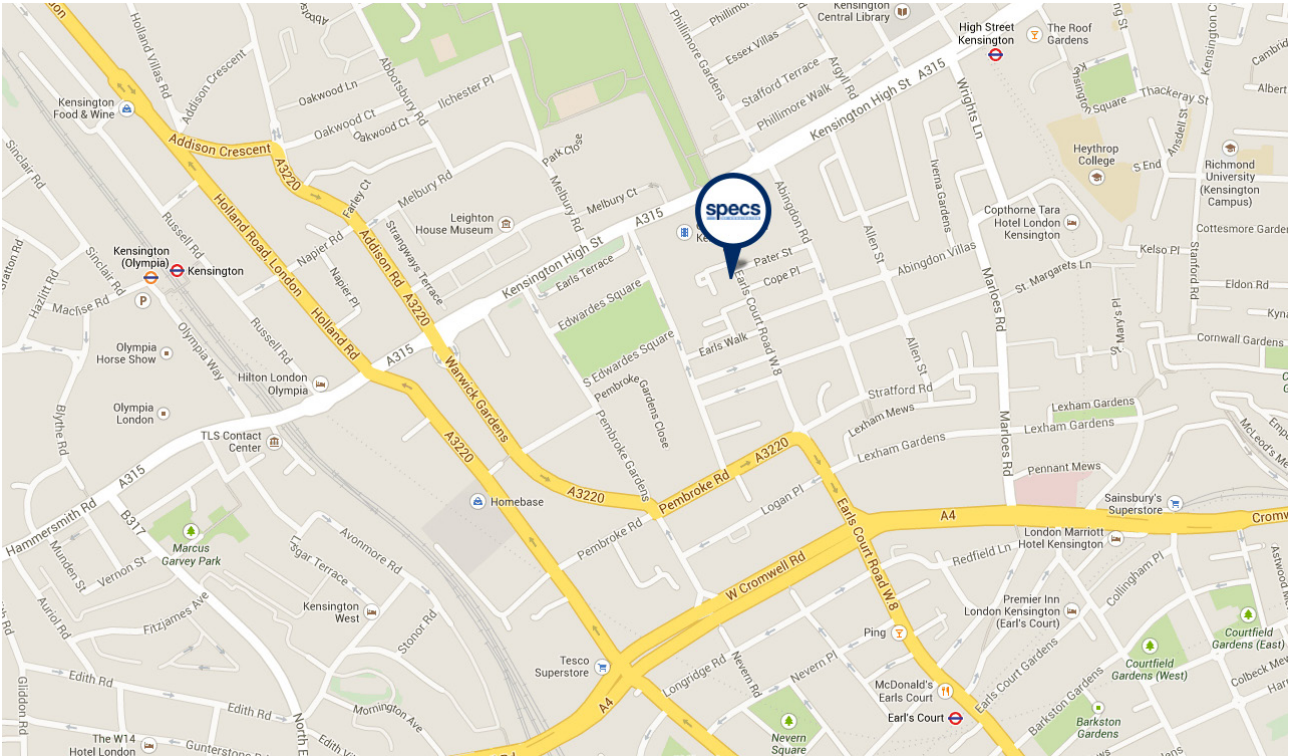

## OUR LOCATION & DIRECTIONS

### By Tube

- Circle line to High Street Kensington station
- District line to High Street Kensington station
- District line to Earls Court station
- Piccadilly line to Earls Court station

### By Bus

- Buses C1 and 328 to Earls Court road
- Buses 9, 10, 27, 28 and 49 to Holland Park on Kensington High Street.

### By Car

36 Earls Court Road  
London  
W8 6EJ